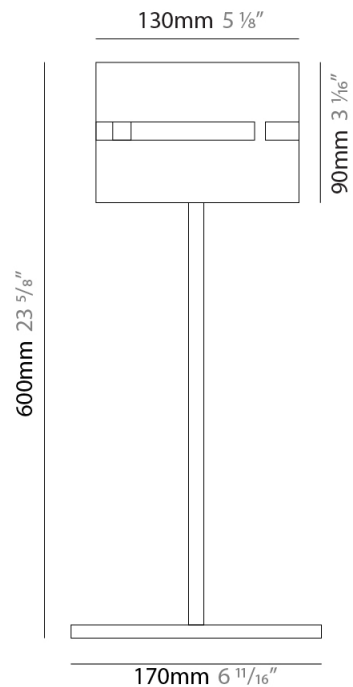

LUZ OCULTA METAL PORTABLE

D54026-

base number   Finish
Options

1. To build a product code in our configurator select the specify button on the base model # product page
2. To build a manual product code on this datasheet choose from the options listed below in blue font and add the suffix to the base model #

GENERAL

Series: Luz Oculta
Subseries: Luz Oculta Metal
Brand: Fambuena
Division: Design
Mounting Type: Portable
Mounting Location: Table
Subcategory: Table

PHYSICAL

Shape: Cylinder
Diameter (mm): 120
Diameter (in): 4 ¾
Height (mm): 500
Height (in): 19 11/16
Light Distribution: Direct / Indirect
Fixture Finish: [BRA](#) / [BRZ](#) / [ABR](#)
Fixture Material: Metal
Upon Request: Bolt Down

ELECTRICAL

Number of Lamps: 1
Lamp Type: LED Retrofit
Lamp Shape: T4
Bulb Included: Bulb Not Included
Max. Wattage Per Lamp (W): 5
Lamp Base: G9
Input Voltage (V): 120

LED

OPTICAL

RATINGS AND CERTIFICATIONS

Certified By: Certified for North American Standards
IP rating: IP20

PROJECT	_____
TYPE	_____
SPECIFIER	_____
QUANTITY	_____
DATE	_____