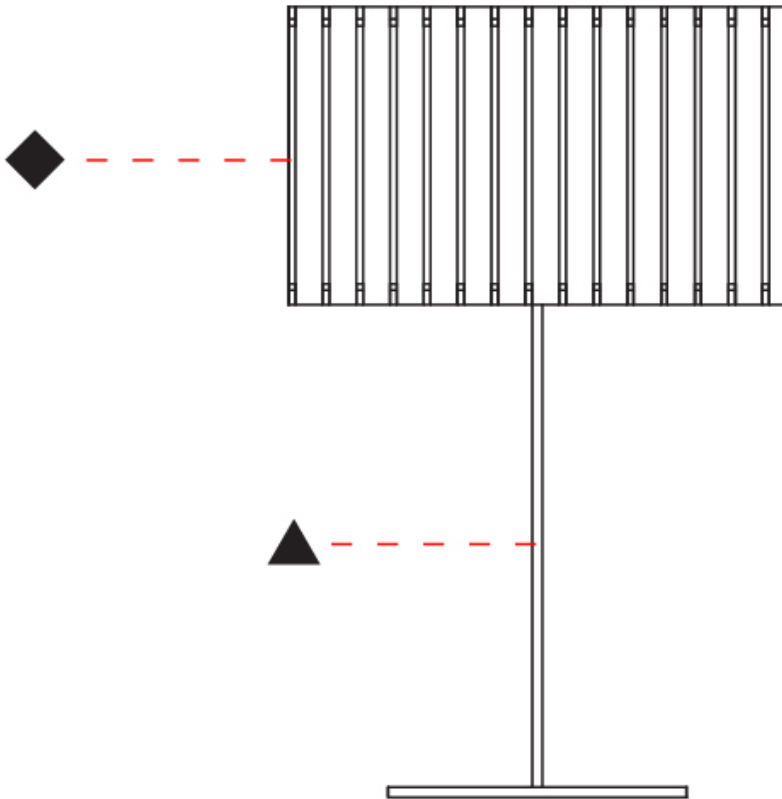

LUZ OCULTA WOOD PORTABLE

D54036-

PROJECT

TYPE

SPECIFIER

QUANTITY

DATE

D