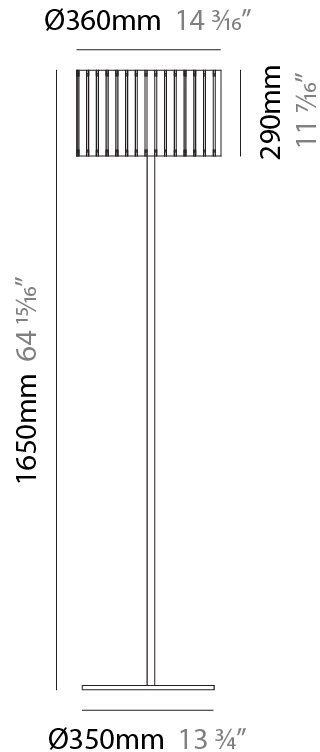

PROJECT	
TYPE	
SPECIFIER	
QUANTITY	
DATE	

LUZ OCULTA WOOD PORTABLE

D54030- -

base number	Finish Options	Finish Options

1. To build a product code in our configurator select the specify button on the base model # product page
2. To build a manual product code on this datasheet choose from the options listed below in blue font and add the suffix to the base model #

GENERAL

Series: Luz Oculta
Subseries: Luz Oculta Wood
Brand: Fambuena
Division: Design
Mounting Type: Portable
Mounting Location: Floor
Subcategory: Floor

PHYSICAL

Shape: Cylinder
Diameter (mm): 360
Diameter (in): 14 ³/₁₆
Height (mm): 1650
Height (in): 64 ¹⁵/₁₆
Light Distribution: Direct / Indirect
Fixture Finish: [DOW / NAT](#)
Holder Finish: BRA / BRZ
Fixture Material: Metal / Wood
Upon Request: Bolt Down

ELECTRICAL

Number of Lamps: 1
Lamp Type: LED Retrofit
Lamp Shape: A19
Bulb Included: Bulb Not Included
Max. Wattage Per Lamp (W): 7
Lamp Base: E26
Input Voltage (V): 120
Upon Request: 277Vac / GU24

LED

OPTICAL

RATINGS AND CERTIFICATIONS

Certified By: Certified for North American Standards
IP rating: IP20