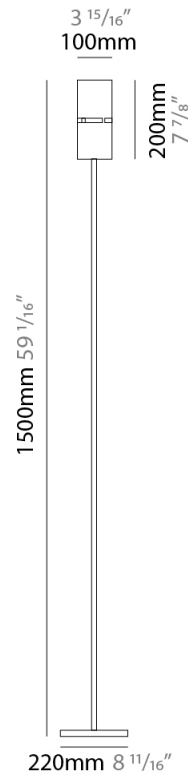

PROJECT
TYPE
SPECIFIER
QUANTITY
DATE

LUZ OCULTA METAL PORTABLE

D54024-

base number   Finish
Options

1. To build a product code in our configurator select the specify button on the base model # product page
2. To build a manual product code on this datasheet choose from the options listed below in blue font and add the suffix to the base model #

GENERAL

Series: Luz Oculta
Subseries: Luz Oculta Metal
Brand: Fambuena
Division: Design
Mounting Type: Portable
Mounting Location: Floor
Subcategory: Floor

PHYSICAL

Shape: Cylinder
Diameter (mm): 100
Diameter (in): 3 ¹⁵/₁₆
Height (mm): 1500
Height (in): 59 ¹/₁₆
Light Distribution: Direct / Indirect
Fixture Finish: [BRA](#) / [BRZ](#) / [ABR](#)
Fixture Material: Metal
Upon Request: Bolt Down

ELECTRICAL

Number of Lamps: 1
Lamp Type: LED Retrofit
Lamp Shape: T4
Bulb Included: Bulb Not Included
Max. Wattage Per Lamp (W): 5
Lamp Base: G9
Input Voltage (V): 120

LED

OPTICAL

RATINGS AND CERTIFICATIONS

Certified By: Certified for North American Standards
IP rating: IP20