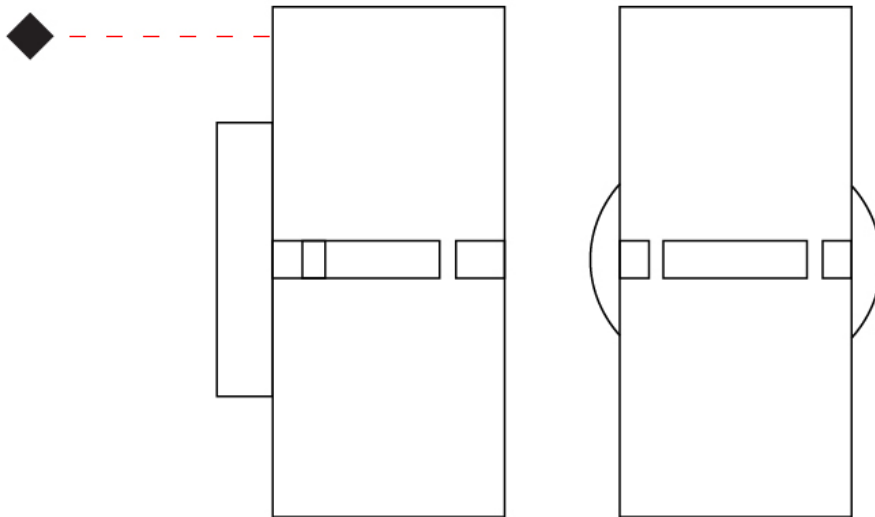

LUZ OCULTA METAL SURFACE

D53028-

PROJECT _____

TYPE _____

SPECIFIER _____

QUANTITY _____

DATE _____

D