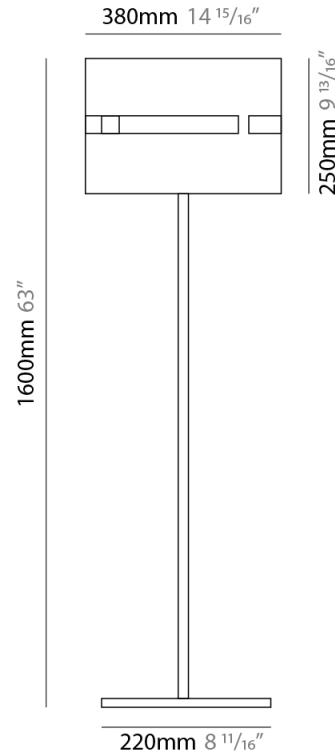

PROJECT	
TYPE	
SPECIFIER	
QUANTITY	
DATE	

LUZ OCULTA METAL PORTABLE

D54021-

base number   Finish
Options

1. To build a product code in our configurator select the specify button on the base model # product page
2. To build a manual product code on this datasheet choose from the options listed below in blue font and add the suffix to the base model #

GENERAL

Series: Luz Oculta
Subseries: Luz Oculta Metal
Brand: Fambuena
Division: Design
Mounting Type: Portable
Mounting Location: Floor
Subcategory: Floor

PHYSICAL

Shape: Cylinder
Diameter (mm): 380
Diameter (in): 14 ¹⁵/₁₆
Height (mm): 1600
Height (in): 63
Light Distribution: Direct / Indirect
Fixture Finish: [BRA](#) / [BRZ](#) / [ABR](#)
Fixture Material: Metal
Upon Request: Bolt Down

ELECTRICAL

Number of Lamps: 1
Lamp Type: LED Retrofit
Lamp Shape: A19
Bulb Included: Bulb Not Included
Max. Wattage Per Lamp (W): 7
Lamp Base: E26
Input Voltage (V): 120
Upon Request: 277Vac / GU24

LED

OPTICAL

RATINGS AND CERTIFICATIONS

Certified By: Certified for North American Standards
IP rating: IP20