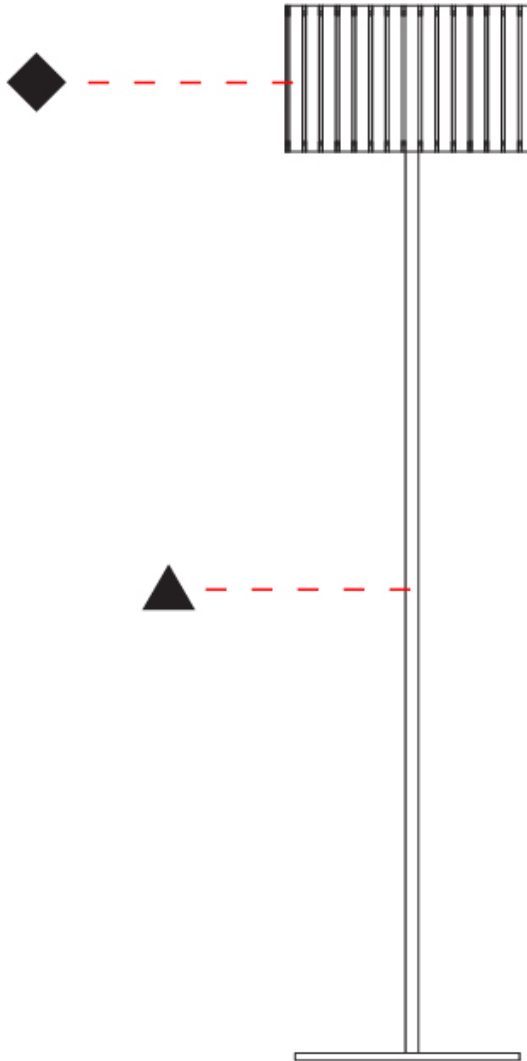

LUZ OCULTA WOOD PORTABLE

D54030-

PROJECT

TYPE

SPECIFIER

QUANTITY

DATE

D