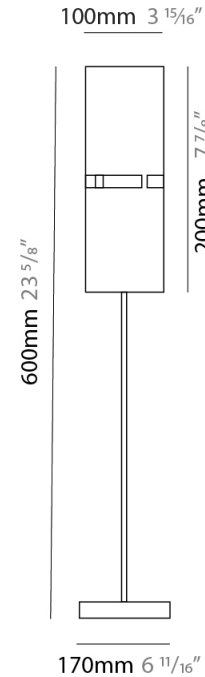

LUZ OCULTA METAL PORTABLE

D54027-

base number   Finish
Options

1. To build a product code in our configurator select the specify button on the base model # product page
2. To build a manual product code on this datasheet choose from the options listed below in blue font and add the suffix to the base model #

GENERAL

Series: Luz Oculta
Subseries: Luz Oculta Metal
Brand: Fambuena
Division: Design
Mounting Type: Portable
Mounting Location: Table
Subcategory: Table

PHYSICAL

Shape: Cylinder
Diameter (mm): 100
Diameter (in): 3 ¹⁵/₁₆
Height (mm): 600
Height (in): 23 ⁵/₈
Light Distribution: Direct / Indirect
Fixture Finish: [BRA](#) / [BRZ](#) / [ABR](#)
Fixture Material: Metal
Upon Request: Bolt Down

ELECTRICAL

Number of Lamps: 1
Lamp Type: LED Retrofit
Lamp Shape: T4
Bulb Included: Bulb Not Included
Max. Wattage Per Lamp (W): 5
Lamp Base: G9
Input Voltage (V): 120

LED

OPTICAL

RATINGS AND CERTIFICATIONS

Certified By: Certified for North American Standards
IP rating: IP20

PROJECT	_____
TYPE	_____
SPECIFIER	_____
QUANTITY	_____
DATE	_____