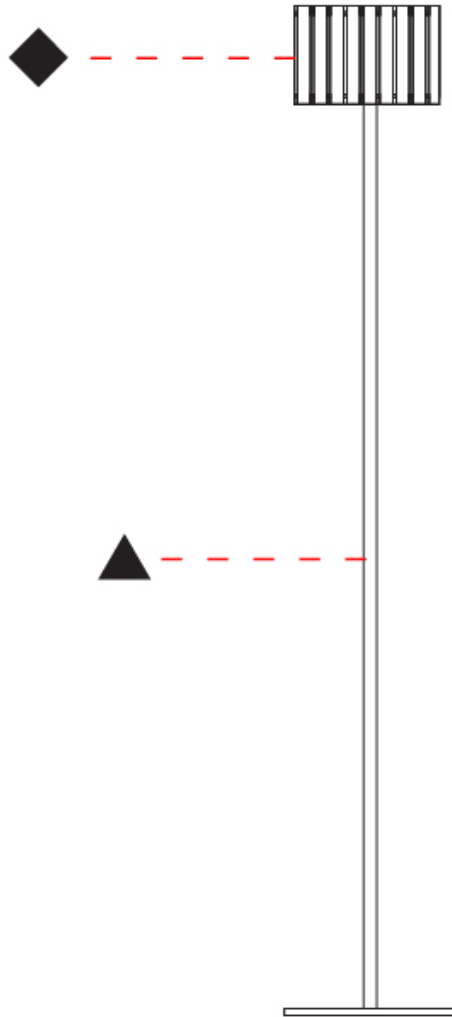

LUZ OCULTA WOOD PORTABLE

D54032-

PROJECT

TYPE

SPECIFIER

QUANTITY

DATE

D