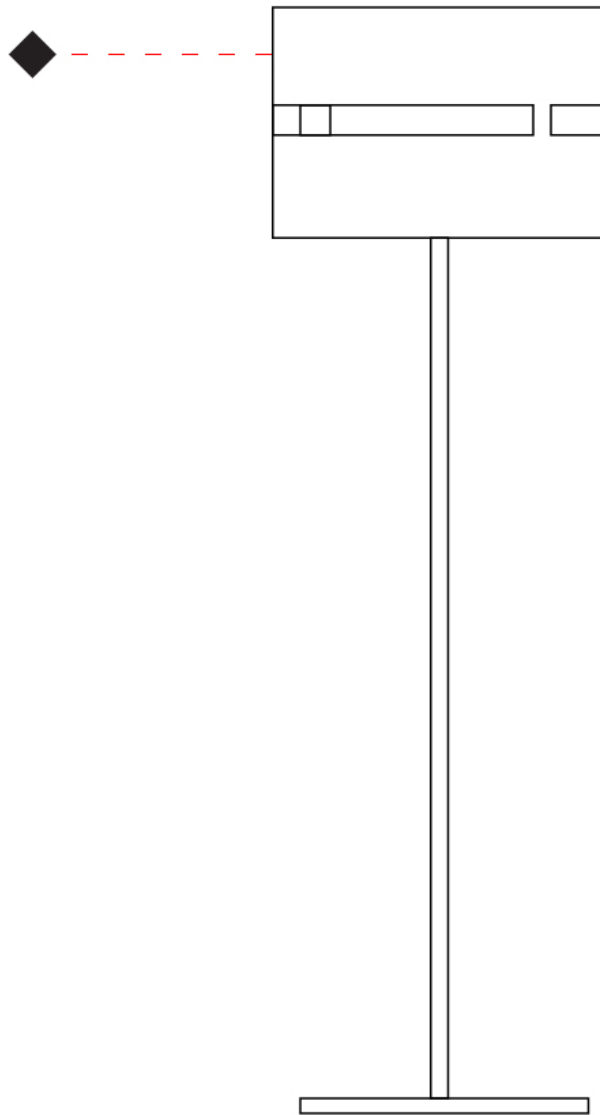

LUZ OCULTA METAL PORTABLE

D54021-

PROJECT

TYPE

SPECIFIER

QUANTITY

DATE

D