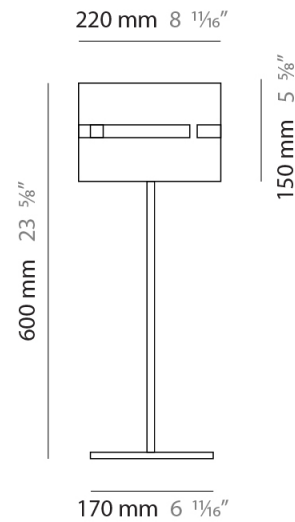

PROJECT
TYPE
SPECIFIER
QUANTITY
DATE

LUZ OCULTA METAL PORTABLE

D54025-

base number   Finish
Options

1. To build a product code in our configurator select the specify button on the base model # product page
2. To build a manual product code on this datasheet choose from the options listed below in blue font and add the suffix to the base model #

GENERAL

Series: Luz Oculta
Subseries: Luz Oculta Metal
Brand: Fambuena
Division: Design
Mounting Type: Portable
Mounting Location: Table
Subcategory: Table

PHYSICAL

Shape: Cylinder
Diameter (mm): 220
Diameter (in): 8 ¹¹/₁₆
Height (mm): 600
Height (in): 23 ⁵/₈
Light Distribution: Direct / Indirect
Fixture Finish: [BRA](#) / [BRZ](#) / [ABR](#)
Fixture Material: Metal
Upon Request: Bolt Down

ELECTRICAL

Number of Lamps: 1
Lamp Type: LED Retrofit
Lamp Shape: B10
Bulb Included: Bulb Not Included
Max. Wattage Per Lamp (W): 4
Lamp Base: E12
Input Voltage (V): 120

LED

OPTICAL

RATINGS AND CERTIFICATIONS

Certified By: Certified for North American Standards
IP rating: IP20