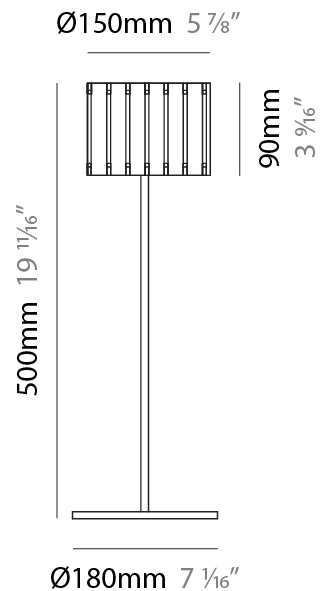

PROJECT
TYPE
SPECIFIER
QUANTITY
DATE

LUZ OCULTA WOOD PORTABLE

D54040- -

base number   Finish Options   Finish Options

1. To build a product code in our configurator select the specify button on the base model # product page
2. To build a manual product code on this datasheet choose from the options listed below in blue font and add the suffix to the base model #

GENERAL

Series: Luz Oculta

Subseries: Luz Oculta Wood

Brand: Fambuena

Division: Design

Mounting Type: Portable

Mounting Location: Table

Subcategory: Table

PHYSICAL

Shape: Cylinder

Diameter (mm): 150

Diameter (in): 5 ⁷/₈

Height (mm): 500

Height (in): 19 ¹¹/₁₆

Light Distribution: Direct / Indirect

Fixture Finish: [DOW / NAT](#)

Holder Finish: BRA / BRZ

Fixture Material: Metal / Wood

Upon Request: Bolt Down

ELECTRICAL

Number of Lamps: 1

Lamp Type: LED Retrofit

Lamp Shape: T4

Bulb Included: Bulb Not Included

Max. Wattage Per Lamp (W): 3

Lamp Base: G9

Input Voltage (V): 120

LED

OPTICAL

RATINGS AND CERTIFICATIONS

Certified By: Certified for North American Standards

IP rating: IP20