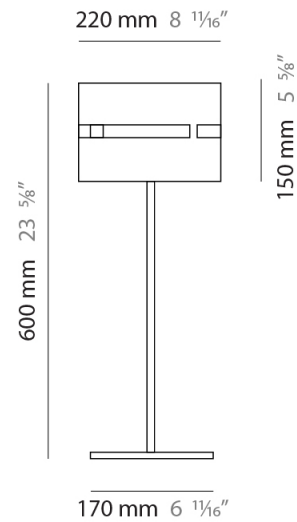

PROJECT	_____
TYPE	_____
SPECIFIER	_____
QUANTITY	_____
DATE	_____

LUZ OCULTA METAL PORTABLE

D54022-

base number   Finish
Options

1. To build a product code in our configurator select the specify button on the base model # product page
2. To build a manual product code on this datasheet choose from the options listed below in blue font and add the suffix to the base model #

GENERAL

Series: Luz Oculta
Subseries: Luz Oculta Metal
Brand: Fambuena
Division: Design
Mounting Type: Portable
Mounting Location: Floor
Subcategory: Floor

PHYSICAL

Shape: Cylinder
Diameter (mm): 220
Diameter (in): 8 ¹¹/₁₆
Height (mm): 1500
Height (in): 59 ¹/₁₆
Light Distribution: Direct / Indirect
Fixture Finish: [BRA](#) / [BRZ](#) / [ABR](#)
Fixture Material: Metal
Upon Request: Bolt Down

ELECTRICAL

Number of Lamps: 1
Lamp Type: LED Retrofit
Lamp Shape: B10
Bulb Included: Bulb Not Included
Max. Wattage Per Lamp (W): 4
Lamp Base: E12
Input Voltage (V): 120

LED

OPTICAL

RATINGS AND CERTIFICATIONS

Certified By: Certified for North American Standards
IP rating: IP20