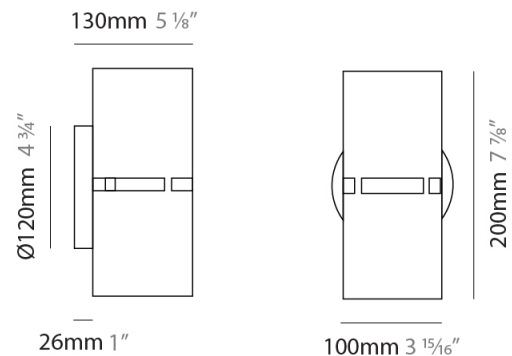

PROJECT
TYPE
SPECIFIER
QUANTITY
DATE

LUZ OCULTA METAL SURFACE

D53028-

base number   Finish
Options

1. To build a product code in our configurator select the specify button on the base model # product page
2. To build a manual product code on this datasheet choose from the options listed below in blue font and add the suffix to the base model #

GENERAL

Series: Luz Oculta
Subseries: Luz Oculta Metal
Brand: Fambuena
Division: Design
Mounting Type: Surface
Mounting Location: Wall
Subcategory: Ambient

PHYSICAL

Shape: Cylinder
Diameter (mm): 100
Diameter (in): 3 ¹⁵/₁₆
Height (mm): 200
Height (in): 7 ⁷/₈
Extension (mm): 120
Extension (in): 4 ³/₄
Light Distribution: Direct / Indirect
Fixture Finish: [BRA](#) / [BRZ](#) / [ABR](#)
Fixture Material: Metal

ELECTRICAL

Number of Lamps: 1
Lamp Type: LED Retrofit
Lamp Shape: T4
Bulb Included: Bulb Not Included
Max. Wattage Per Lamp (W): 5
Lamp Base: G9
Input Voltage (V): 120

LED

OPTICAL

RATINGS AND CERTIFICATIONS

Certified By: Certified for North American Standards
IP rating: IP20