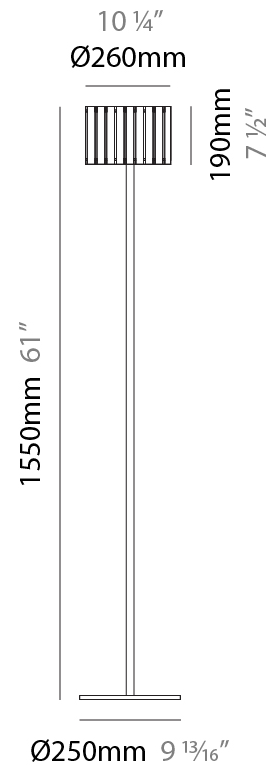

PROJECT	
TYPE	
SPECIFIER	
QUANTITY	
DATE	

LUZ OCULTA WOOD PORTABLE

D54032- -
base number   Finish Options   Finish Options

1. To build a product code in our configurator select the specify button on the base model # product page
2. To build a manual product code on this datasheet choose from the options listed below in blue font and add the suffix to the base model #

GENERAL

Series: Luz Oculta
Subseries: Luz Oculta Wood
Brand: Fambuena
Division: Design
Mounting Type: Portable
Mounting Location: Floor
Subcategory: Floor

PHYSICAL

Shape: Cylinder
Diameter (mm): 260
Diameter (in): 10 ¼
Height (mm): 1550
Height (in): 61
Light Distribution: Direct / Indirect
Fixture Finish: [DOW](#) / [NAT](#)
Holder Finish: [BRA](#) / [BRZ](#)
Fixture Material: Metal / Wood
Upon Request: Bolt Down

ELECTRICAL

Number of Lamps: 1
Lamp Type: LED Retrofit
Lamp Shape: B10
Bulb Included: Bulb Not Included
Max. Wattage Per Lamp (W): 4
Lamp Base: E12
Input Voltage (V): 120

LED

OPTICAL

RATINGS AND CERTIFICATIONS

Certified By: Certified for North American Standards
IP rating: IP20