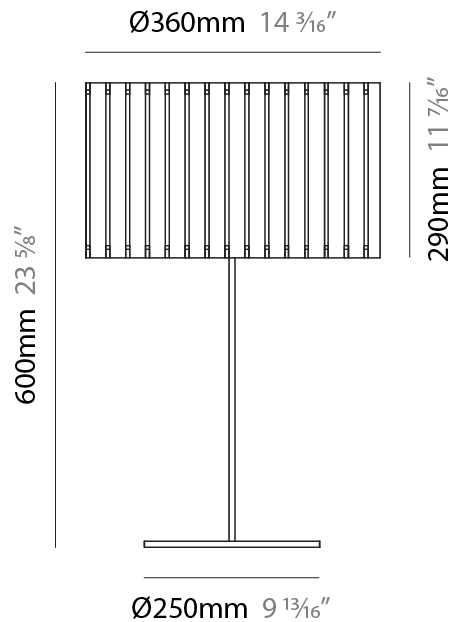

LUZ OCULTA WOOD PORTABLE

D54036-

base number   Finish Options   Finish Options

1. To build a product code in our configurator select the specify button on the base model # product page
2. To build a manual product code on this datasheet choose from the options listed below in blue font and add the suffix to the base model #

GENERAL

Series: Luz Oculta
Subseries: Luz Oculta Wood
Brand: Fambuena
Division: Design
Mounting Type: Portable
Mounting Location: Table
Subcategory: Table

PHYSICAL

Shape: Cylinder
Diameter (mm): 360
Diameter (in): 14 ³/₁₆
Height (mm): 600
Height (in): 23 ⁵/₈
Light Distribution: Direct / Indirect
Fixture Finish: [DOW](#) / [NAT](#)
Holder Finish: BRA / BRZ
Fixture Material: Metal / Wood
Upon Request: Bolt Down

ELECTRICAL

Number of Lamps: 1
Lamp Type: LED Retrofit
Lamp Shape: A19
Bulb Included: Bulb Not Included
Max. Wattage Per Lamp (W): 7
Lamp Base: E26
Input Voltage (V): 120
Upon Request: 277Vac / GU24

LED

OPTICAL

RATINGS AND CERTIFICATIONS

Certified By: CSA Certified to UL and CSA Standards
IP rating: IP20