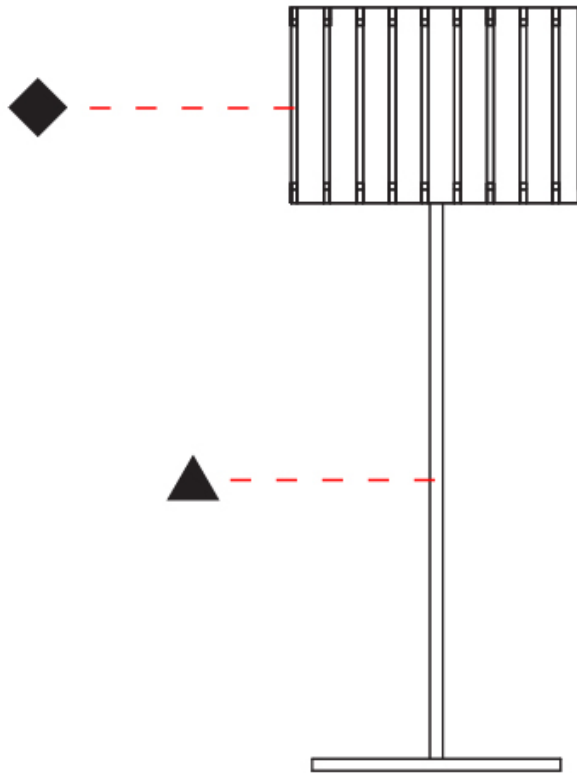

LUZ OCULTA WOOD PORTABLE

D54038-

PROJECT

TYPE

SPECIFIER

QUANTITY

DATE

D