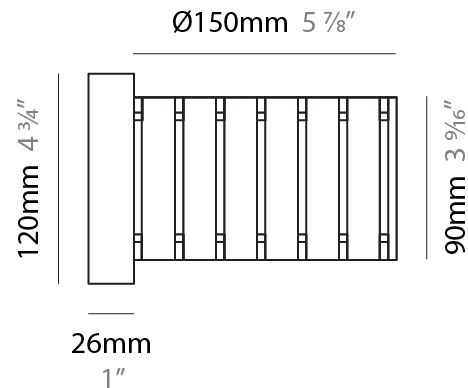

PROJECT
TYPE
SPECIFIER
QUANTITY
DATE

LUZ OCULTA WOOD SURFACE

D53031- -
base number   Finish Options   Finish Options

1. To build a product code in our configurator select the specify button on the base model # product page
2. To build a manual product code on this datasheet choose from the options listed below in blue font and add the suffix to the base model #

GENERAL

Series: Luz Oculta
Subseries: Luz Oculta Wood
Brand: Fambuena
Division: Design
Mounting Type: Surface
Mounting Location: Wall
Subcategory: Ambient

PHYSICAL

Shape: Cylinder
Diameter (mm): 150
Diameter (in): 5 7/8
Height (mm): 90
Height (in): 3 9/16
Light Distribution: Direct / Indirect
Fixture Finish: [DOW](#) / [NAT](#)
Holder Finish: BRA / BRZ
Fixture Material: Metal / Wood

ELECTRICAL

Number of Lamps: 1
Lamp Type: LED Retrofit
Lamp Shape: T4
Bulb Included: Bulb Not Included
Max. Wattage Per Lamp (W): 3
Lamp Base: G9
Input Voltage (V): 120

LED

OPTICAL

RATINGS AND CERTIFICATIONS

Certified By: Certified for North American Standards
IP rating: IP20