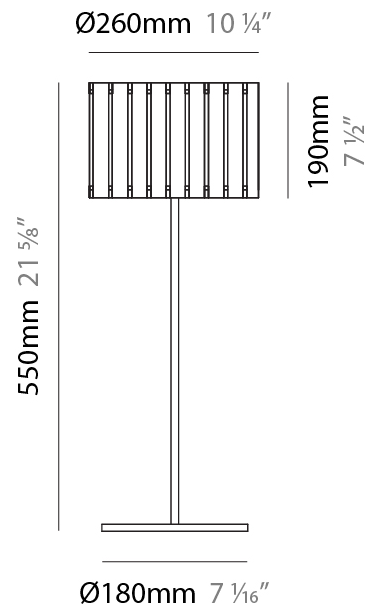

LUZ OCULTA WOOD PORTABLE

D54038- -

base number   Finish Options   Finish Options

1. To build a product code in our configurator select the specify button on the base model # product page
2. To build a manual product code on this datasheet choose from the options listed below in blue font and add the suffix to the base model #

GENERAL

Series: Luz Oculta
Subseries: Luz Oculta Wood
Brand: Fambuena
Division: Design
Mounting Type: Portable
Mounting Location: Table
Subcategory: Table

PHYSICAL

Shape: Cylinder
Diameter (mm): 260
Diameter (in): 10 ¼
Height (mm): 550
Height (in): 21 ⅝
Light Distribution: Direct / Indirect
Fixture Finish: [DOW / NAT](#)
Holder Finish: BRA / BRZ
Fixture Material: Metal / Wood
Upon Request: Bolt Down

ELECTRICAL

Number of Lamps: 1
Lamp Type: LED Retrofit
Lamp Shape: B10
Bulb Included: Bulb Not Included
Max. Wattage Per Lamp (W): 4
Lamp Base: E12
Input Voltage (V): 120

LED

OPTICAL

RATINGS AND CERTIFICATIONS

Certified By: Certified for North American Standards
IP rating: IP20